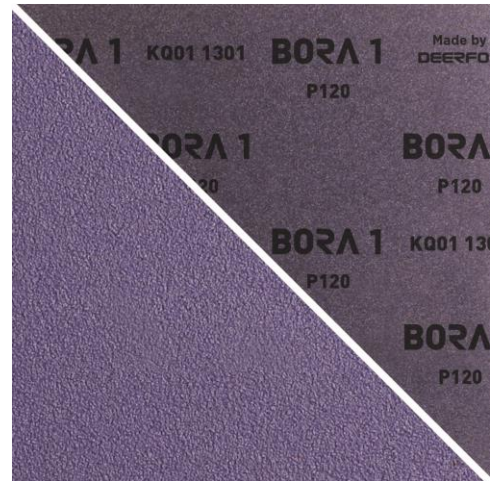

BORA1 (SS338)

Grain type	Ceramic
Backing	PE Film
Color	Purple
Coating	Open Coat
Bonding	Resin Over Resin
Jumbo roll width	1380mm

Applications

And Wood, Plastic

Features

And Wet and Dry sanding

Product form

Grit Sizes