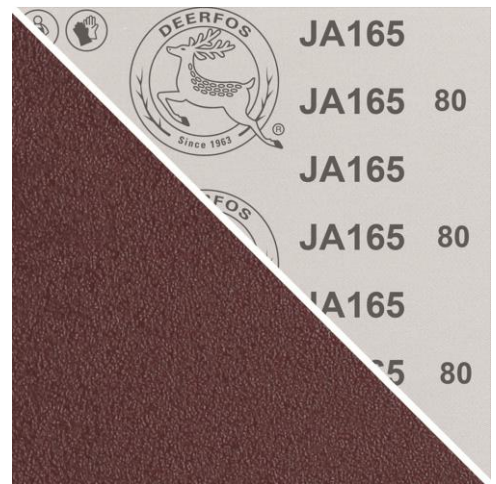

# JA165

|                         |                  |
|-------------------------|------------------|
| <b>Grain type</b>       | Aluminum Oxide   |
| <b>Backing</b>          | Jwt Poly Cotton  |
| <b>Color</b>            | Brown            |
| <b>Coating</b>          | Close Coat       |
| <b>Bonding</b>          | Resin Over Resin |
| <b>Jumbo roll width</b> | 1380mm           |

## Applications

Wood General Metal

And Soft wood, Veneer, Plastics, Lacquer